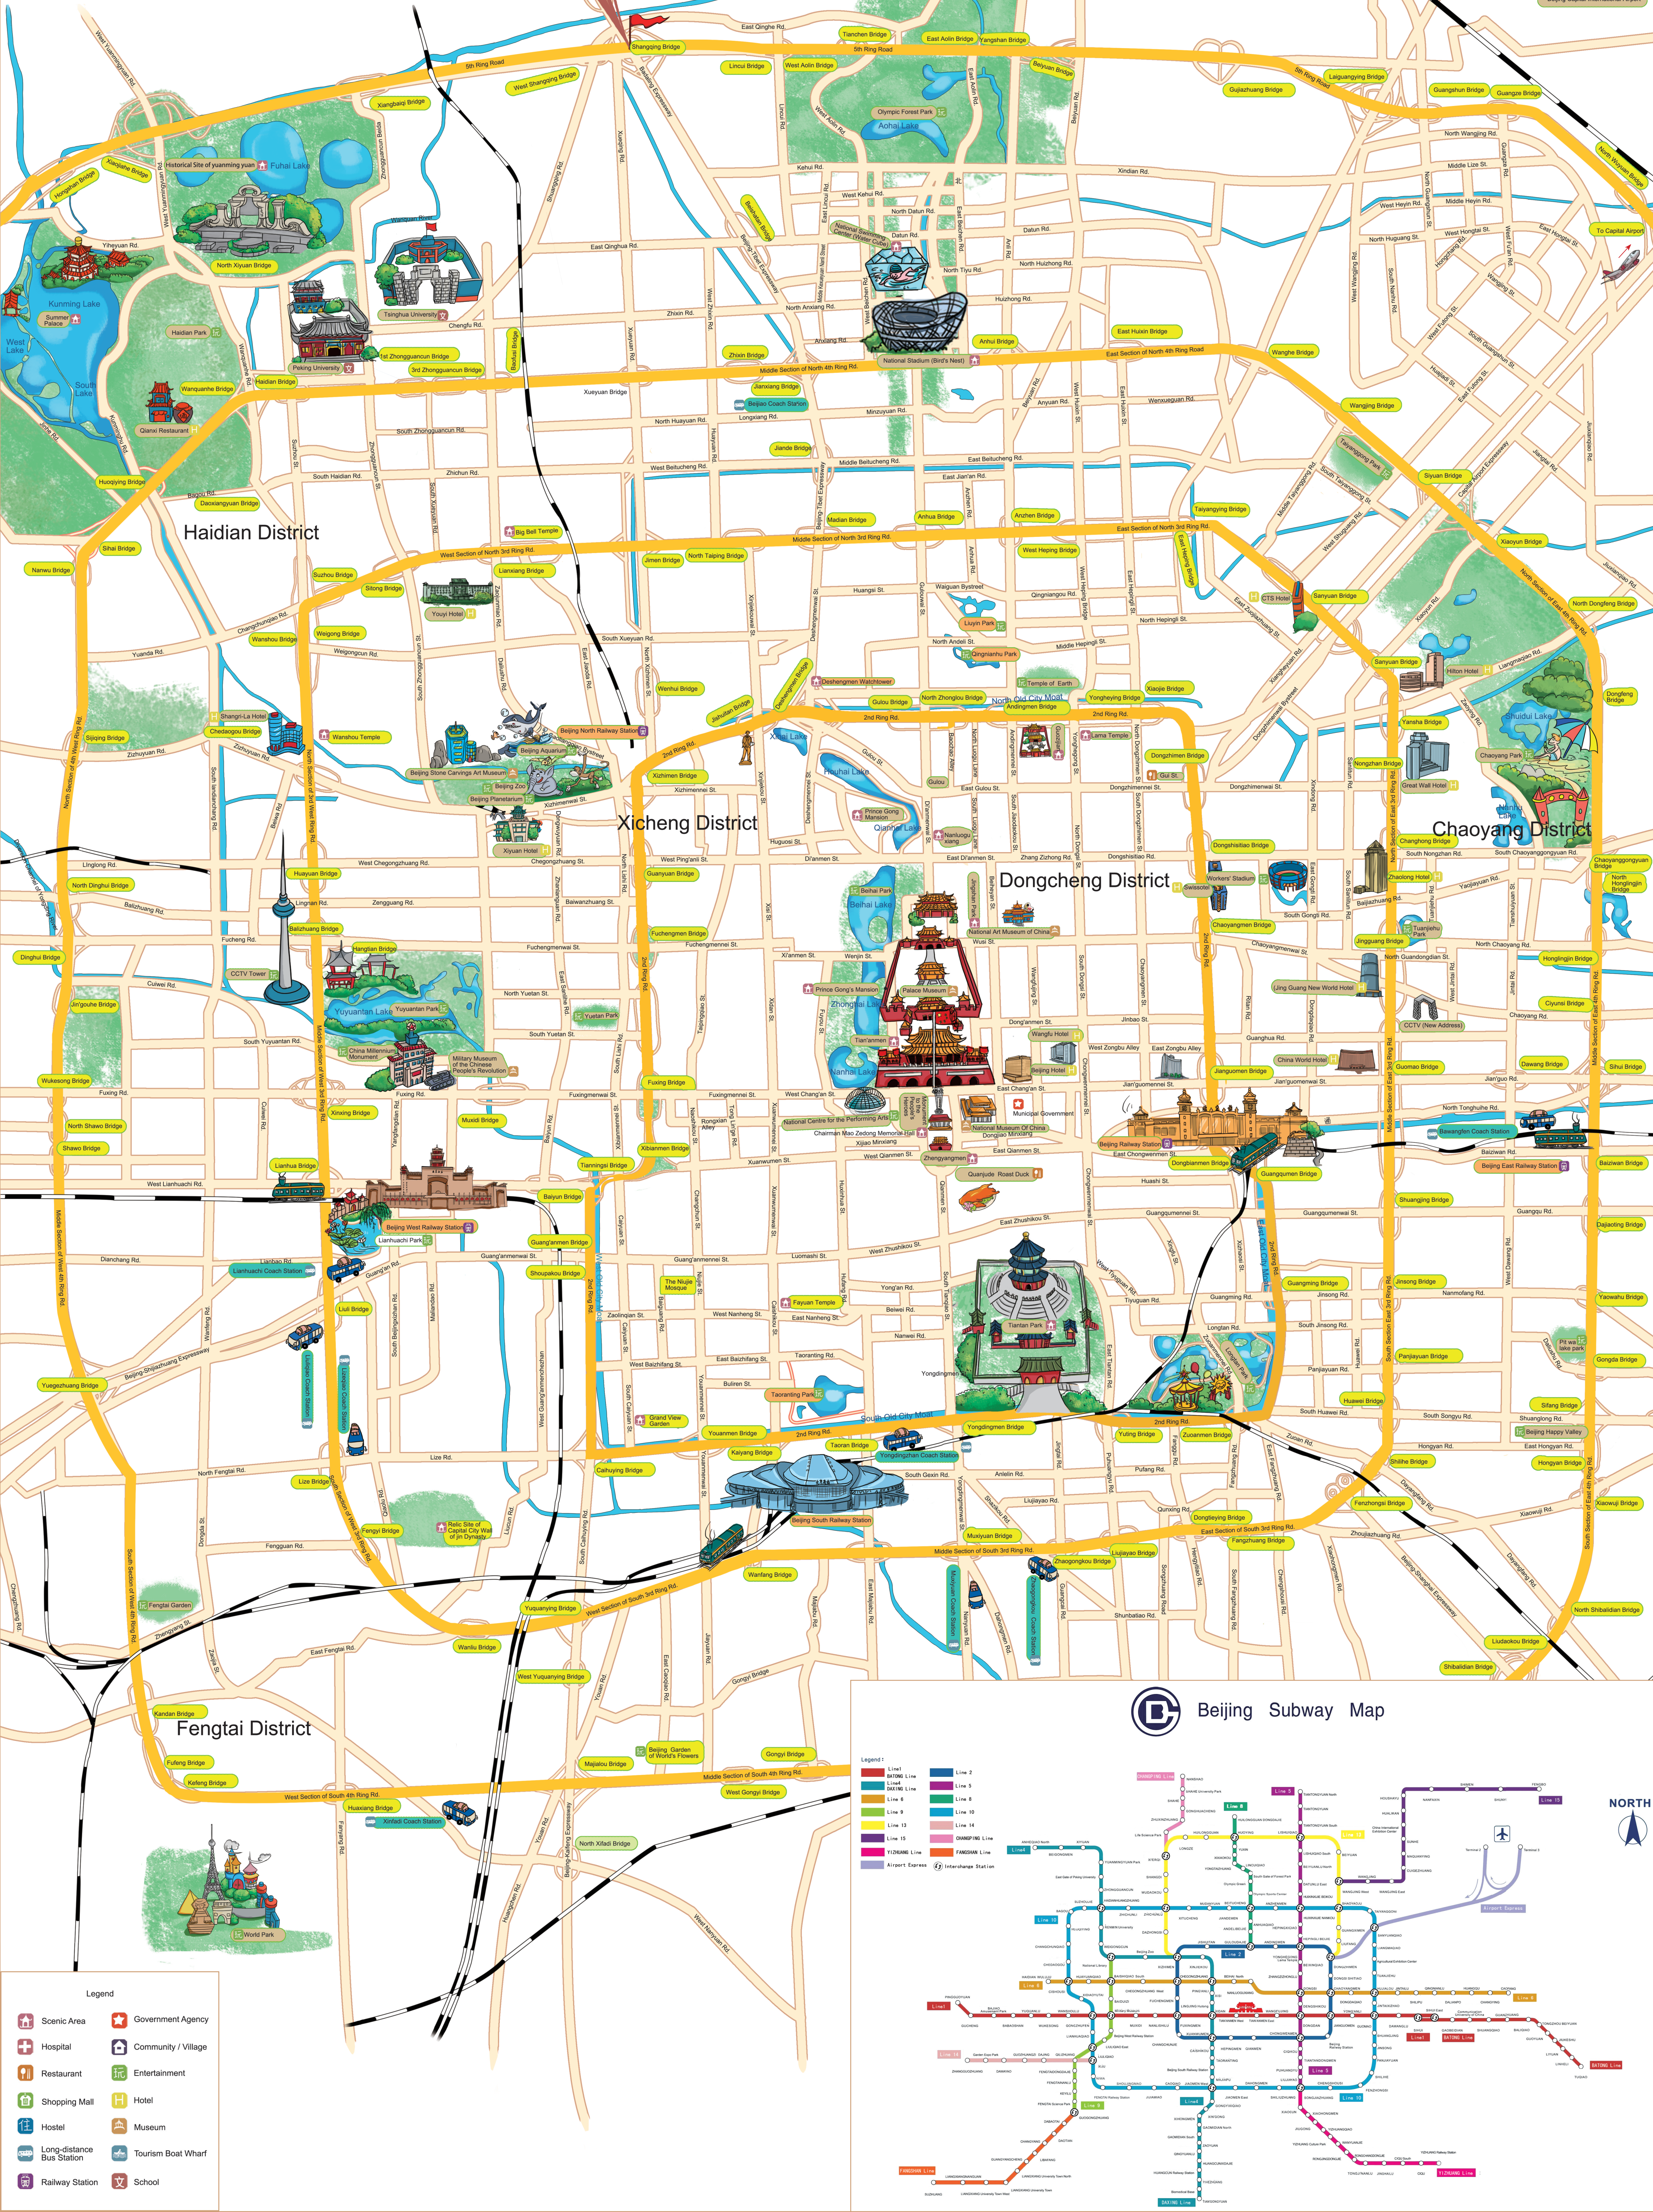

Beijing Travel MAP

Hand Illustrated

- Legend**
- Scenic Area
 - Government Agency
 - Hospital
 - Community / Village
 - Restaurant
 - Entertainment
 - Shopping Mall
 - Hotel
 - Hostel
 - Museum
 - Long-distance Bus Station
 - Tourism Boat Wharf
 - Railway Station
 - School

Beijing Subway Map